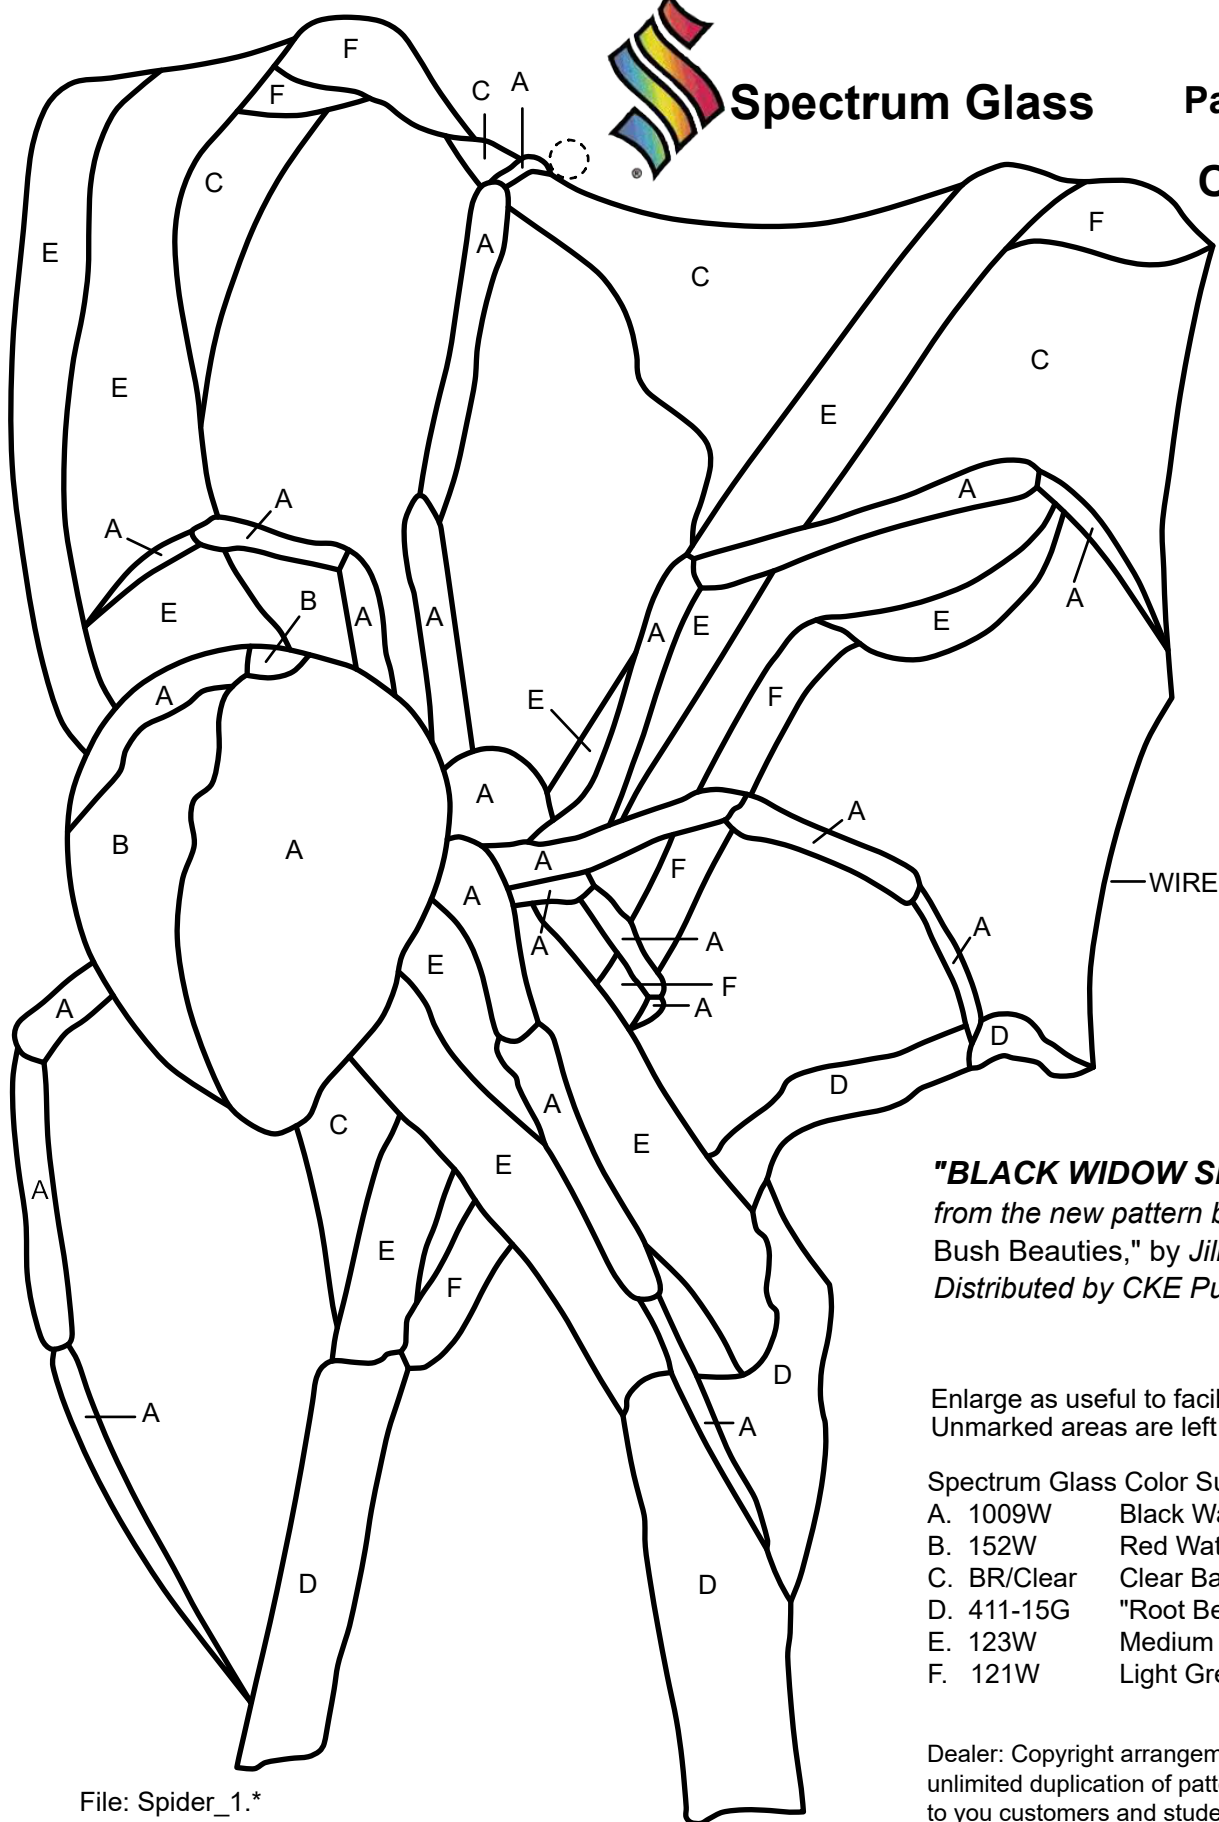

**Spectrum Glass**

**Pattern of the Month  
OCTOBER**

**"BLACK WIDOW SPIDER"**

*from the new pattern book "More Bush Beauties," by Jillian Sawyer.  
Distributed by CKE Publications.*

Enlarge as useful to facilitate cutting.  
Unmarked areas are left open.

**Spectrum Glass Color Suggestions**

- |             |                         |
|-------------|-------------------------|
| A. 1009W    | Black Waterglass®       |
| B. 152W     | Red Waterglass          |
| C. BR/Clear | Clear Baroque™          |
| D. 411-15G  | "Root Beer," Granite    |
| E. 123W     | Medium Green Waterglass |
| F. 121W     | Light Green Waterglass  |